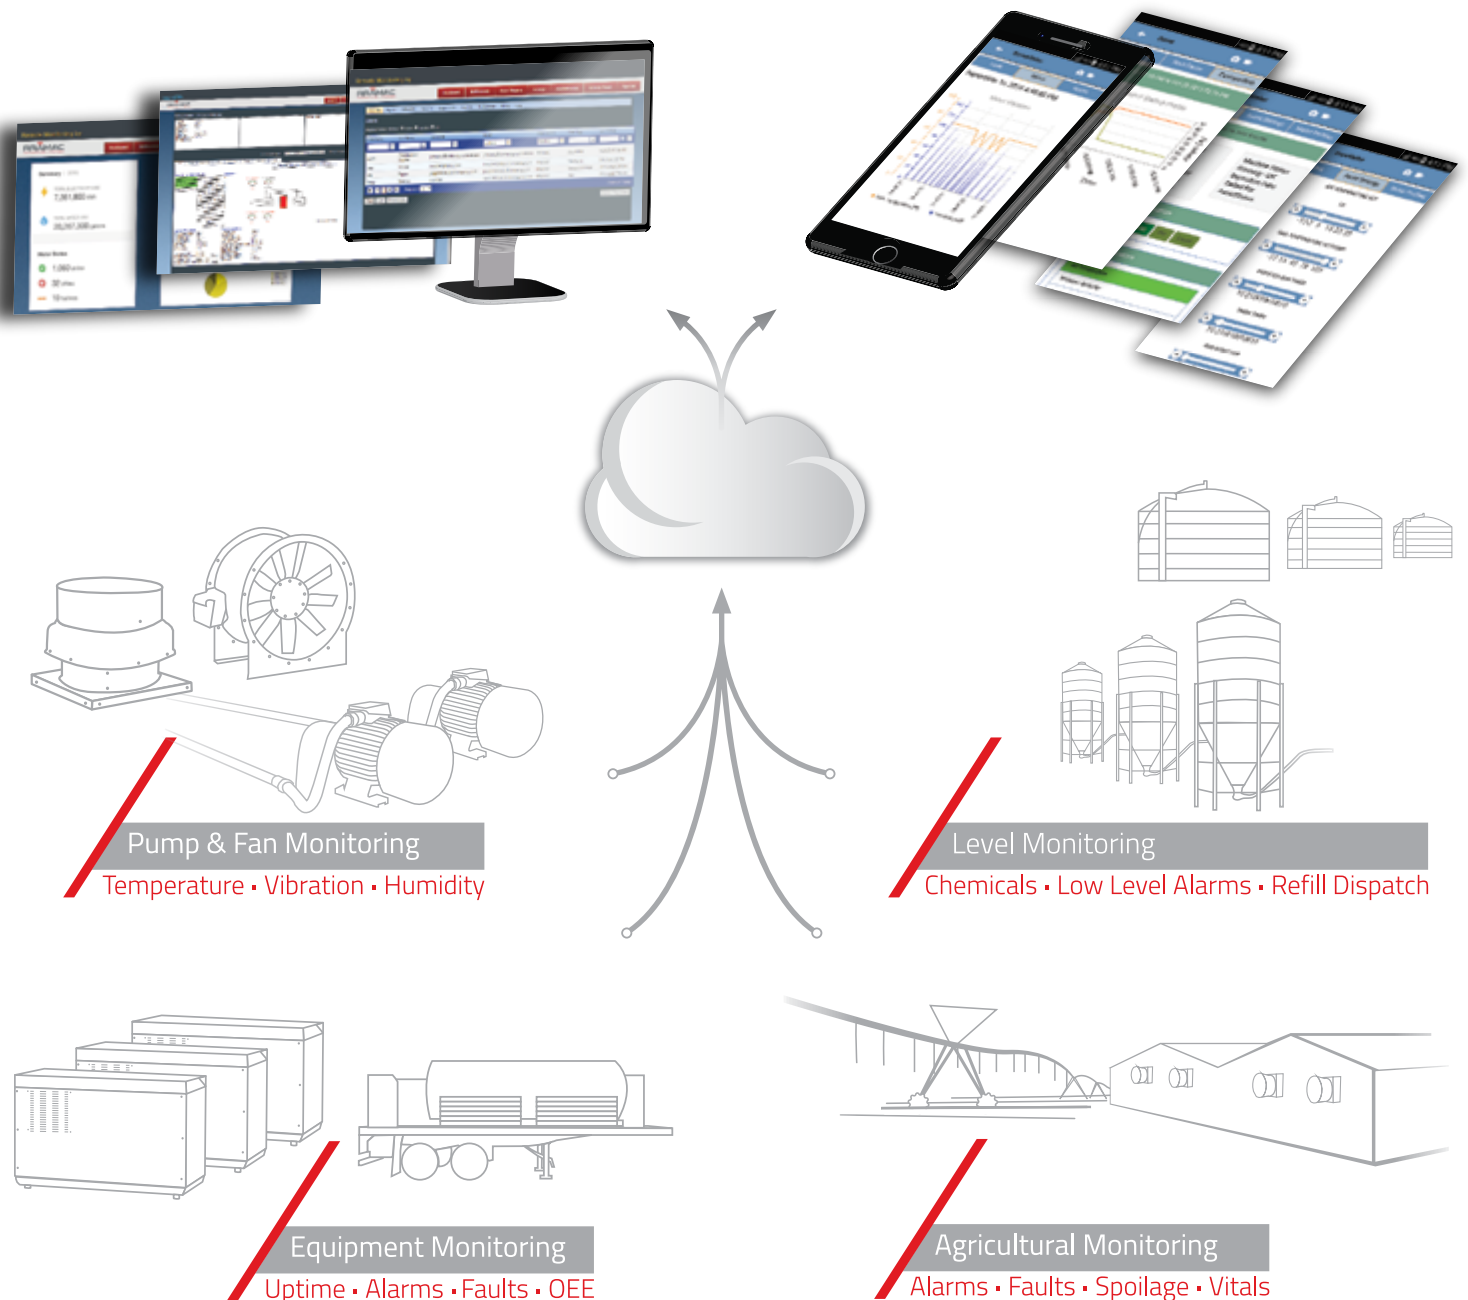

Power/mation®

Industrial
Internet
Solutions

Smart Monitoring & Analytics with the IIoT

Imagine an industrial network that maintains a continuous awareness of its processes, machines and environment. With Power/mation's monitoring solutions, you can now tap into that network at will.

Smart sensors collect actionable data and store it in the cloud. Detailed dashboards produce meaningful analysis. The result is maximum operational efficiency and minimized unplanned downtime through the anticipation of machine failures and reduction of service costs.

This is the power of the Industrial Internet of Things.